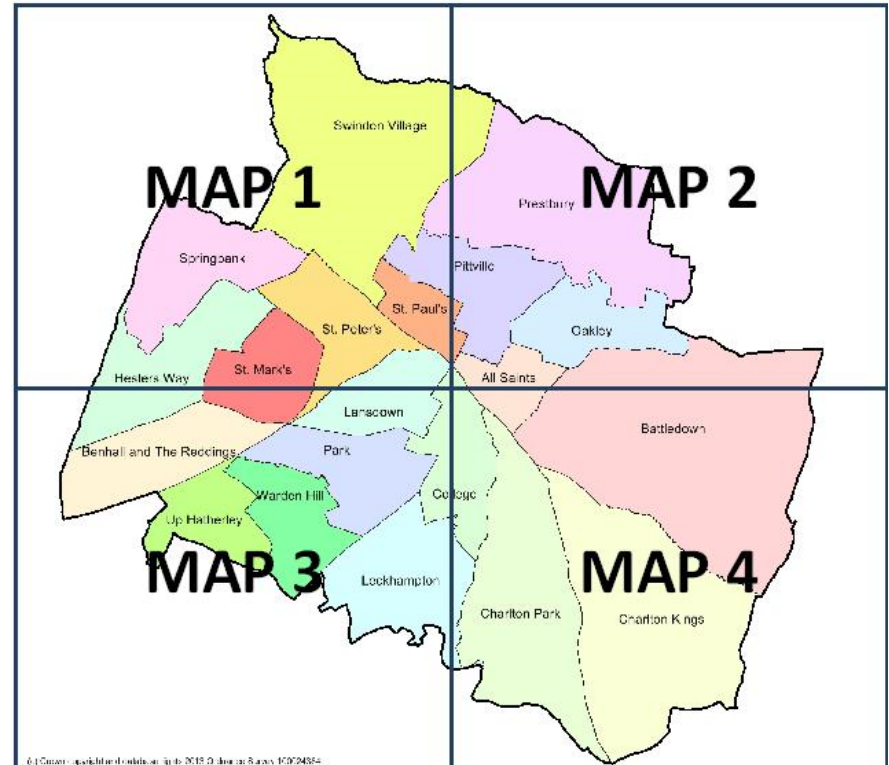

(c) Crown copyright and database rights 2013 Ordnance Survey 100024384

HOUSING MAP 4

Refer to site proforma to view details of the sites coloured Red, Amber and Green (you will need the site reference no.)